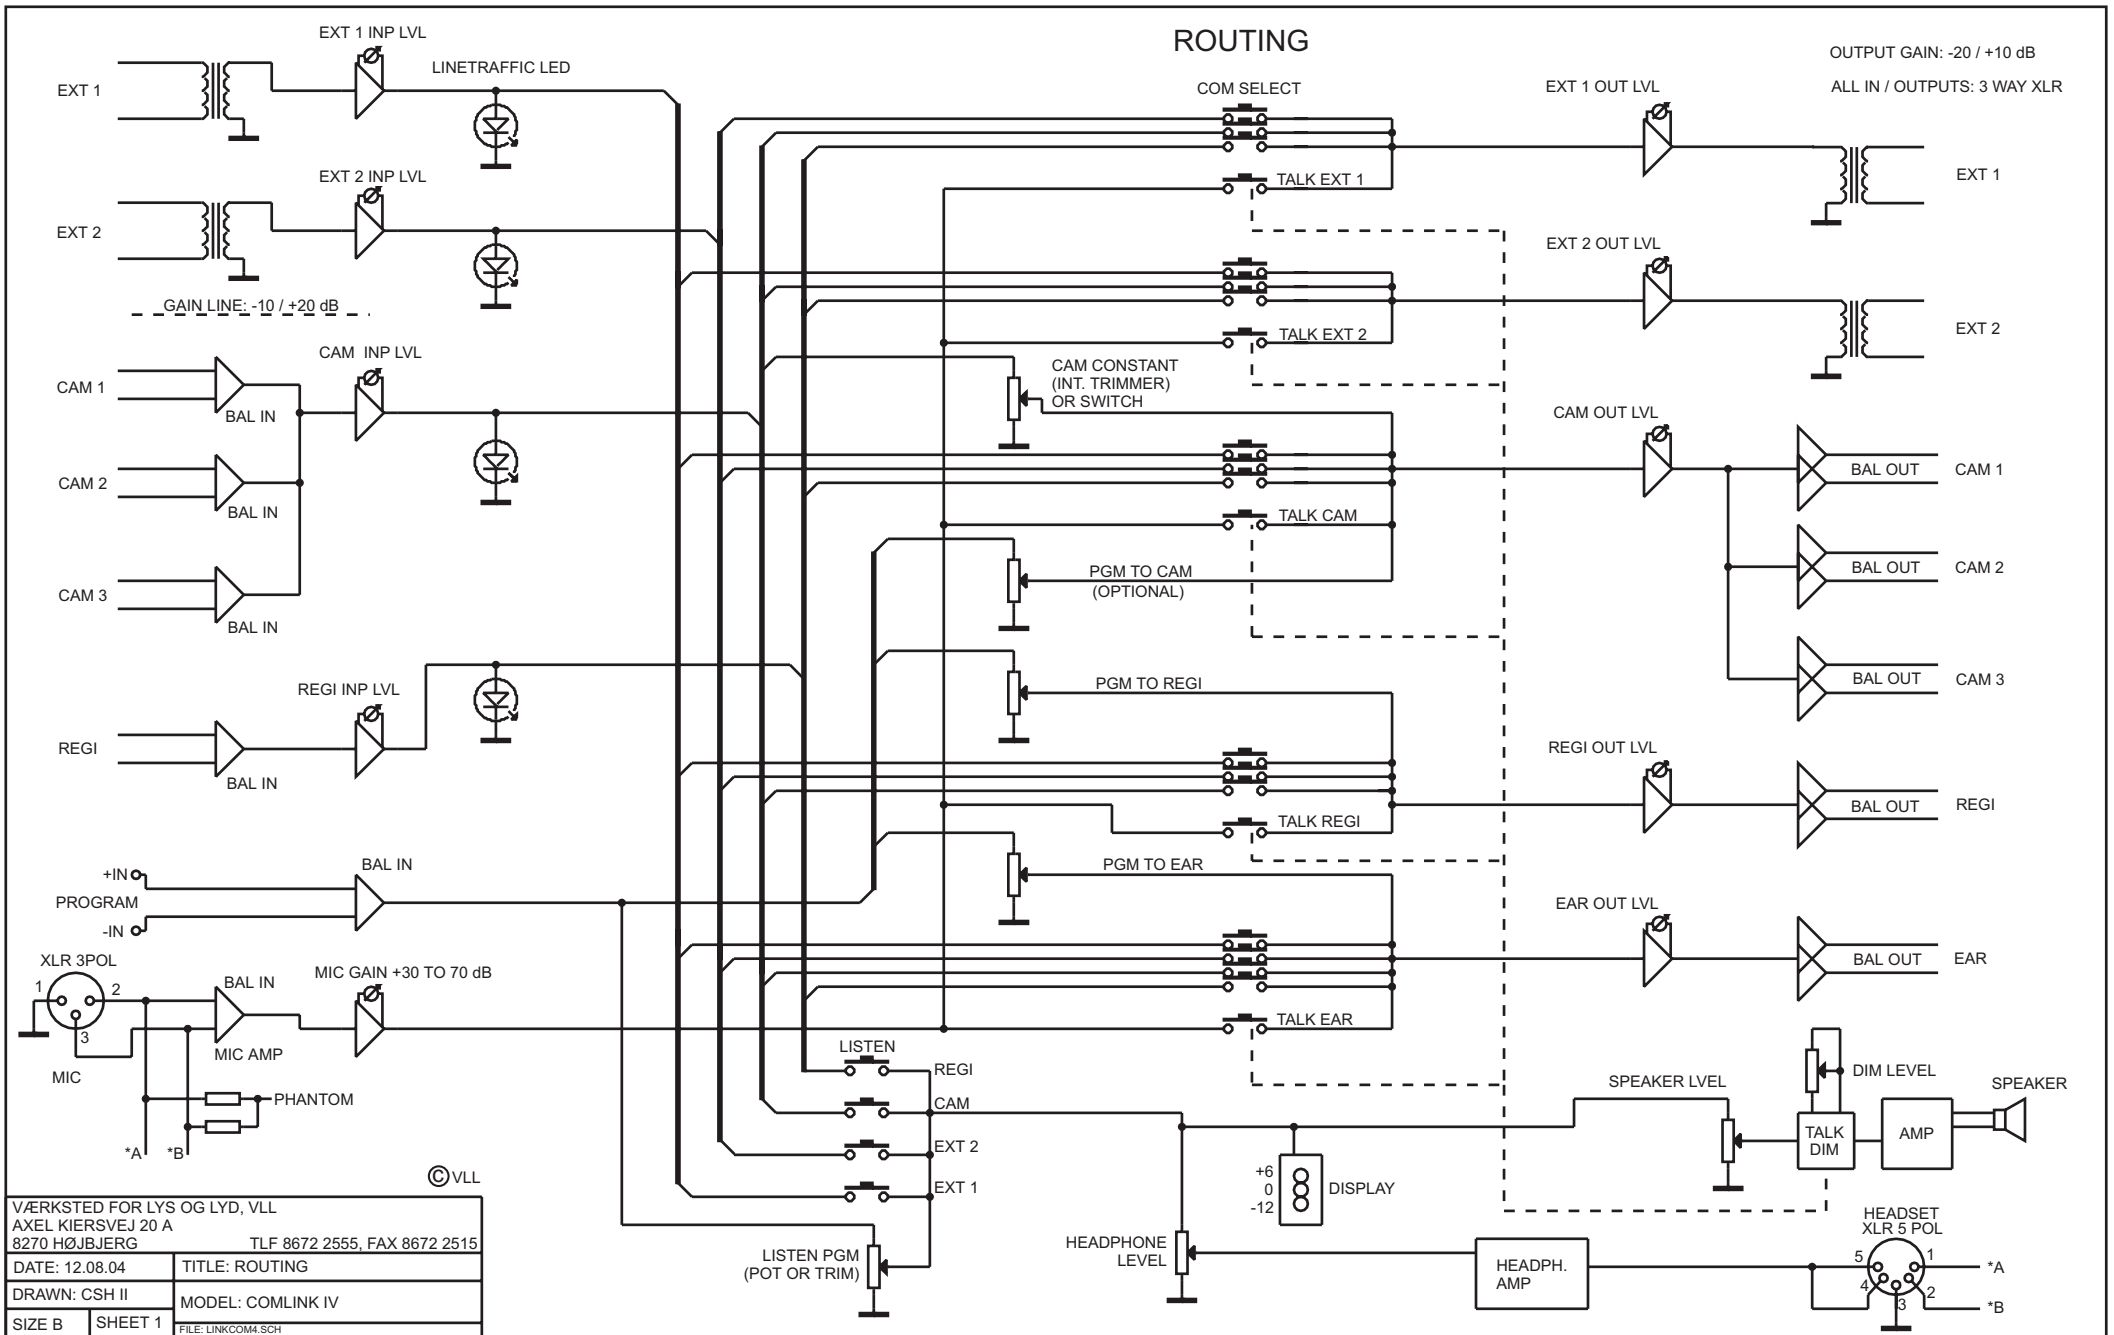

© VLL

VÆRKSTED FOR LYS OG LYD, VLL AXEL KIERSVEJ 20 A 8270 HØJBJERG		TLF 8672 2555, FAX 8672 2515
DATE: 12.08.04	TITLE: ROUTING	
DRAWN: CSH II	MODEL: COMLINK IV	
SIZE B	SHEET 1	FILE: LINKCOM4.SCH

▶ København
70 20 17 99

▶ Odense
70 20 29 55

▶ Kolding
75 53 60 00

▶ Århus
70 20 98 05

▶ Aalborg
70 20 29 99

AV-CENTER